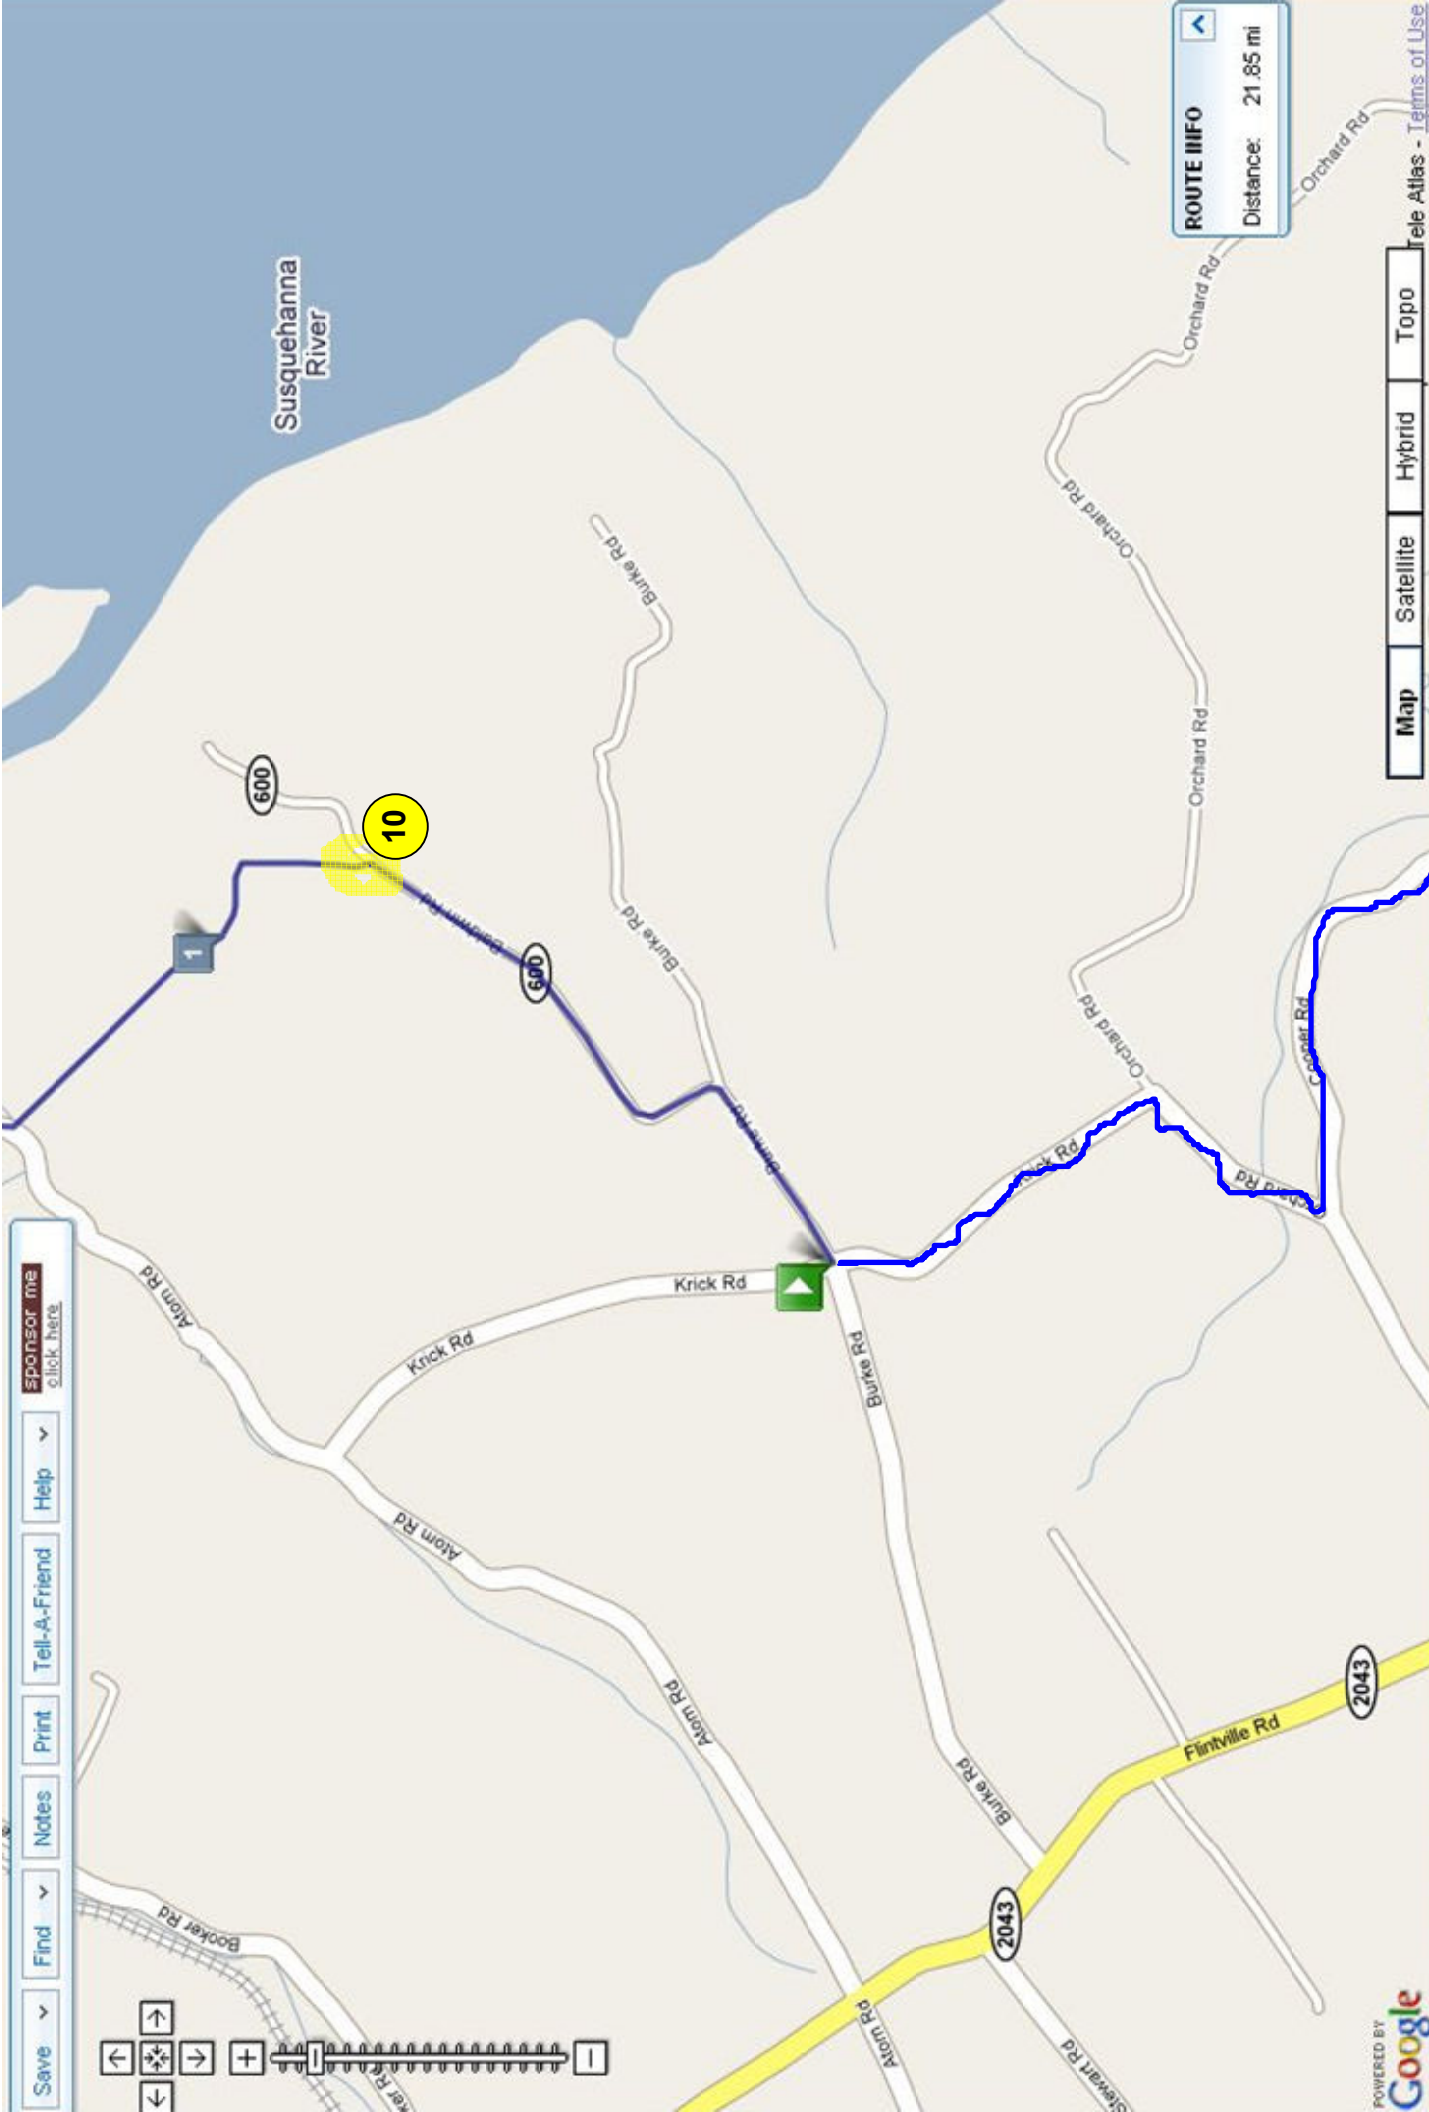

Save Find Notes Print Tell-A-Friend Help sponsor me click here

Navigation controls: compass, zoom in (+), zoom out (-), and a zoom slider.

ROUTE INFO
Distance: 21.85 mi

Map Satellite Hybrid Topo

SHOW ELEVATION