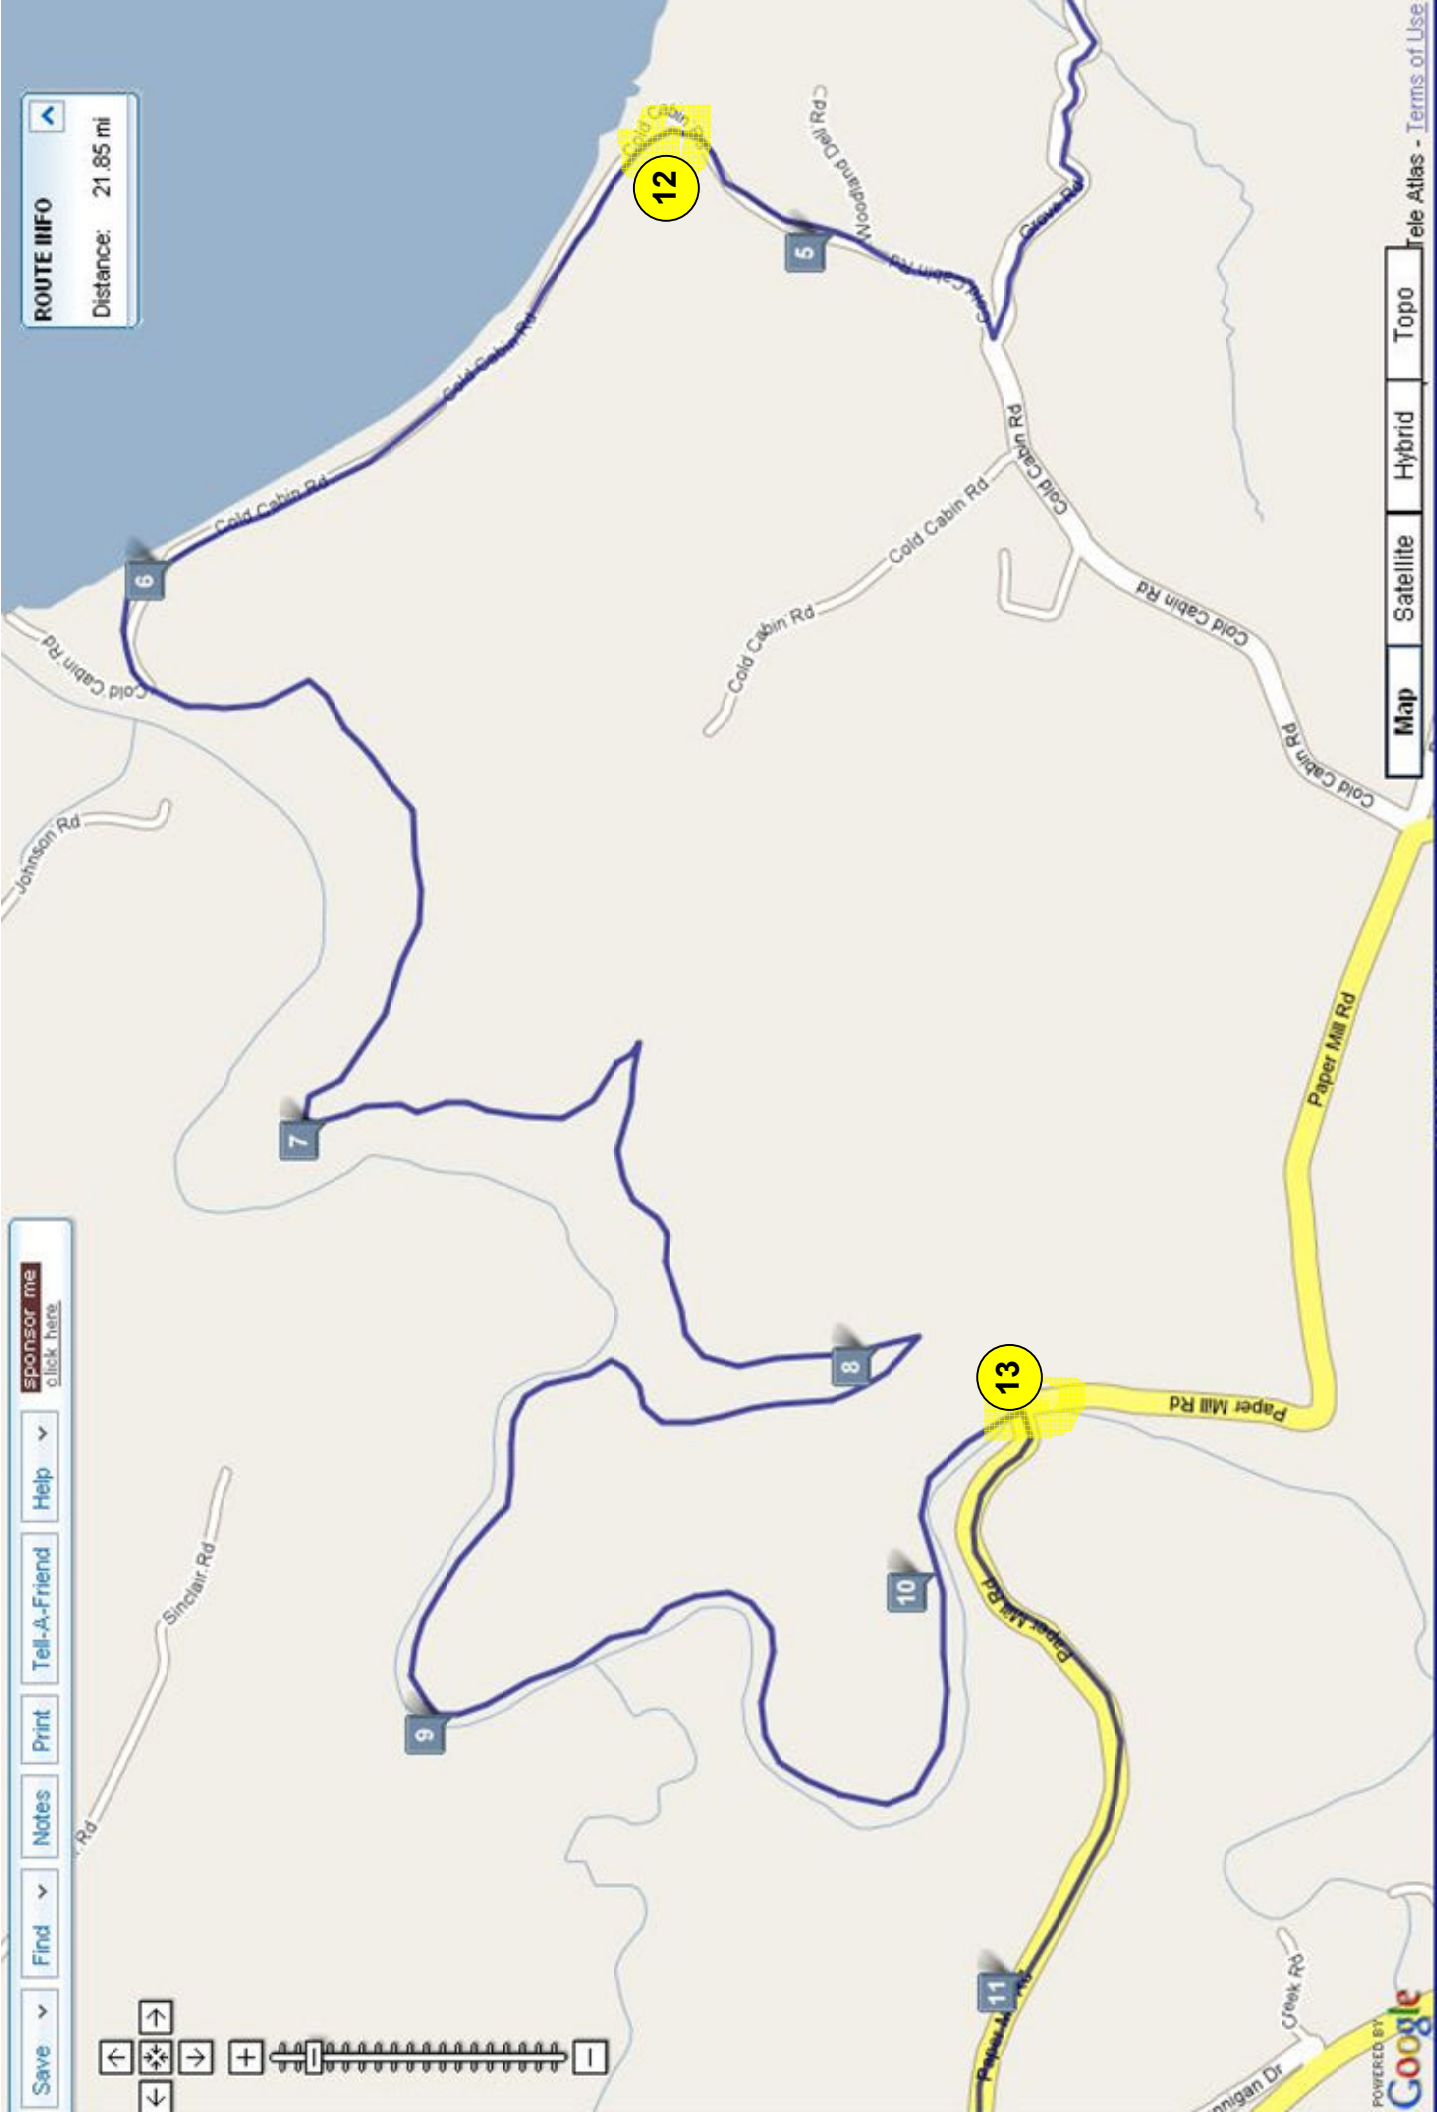

**ROUTE INFO**  
Distance: 21.85 mi

Save Find Notes Print Tell-A-Friend Help sponsor me click here

Map navigation controls: back, forward, zoom in (+), zoom out (-), and a vertical zoom slider.

Map Satellite Hybrid Topo