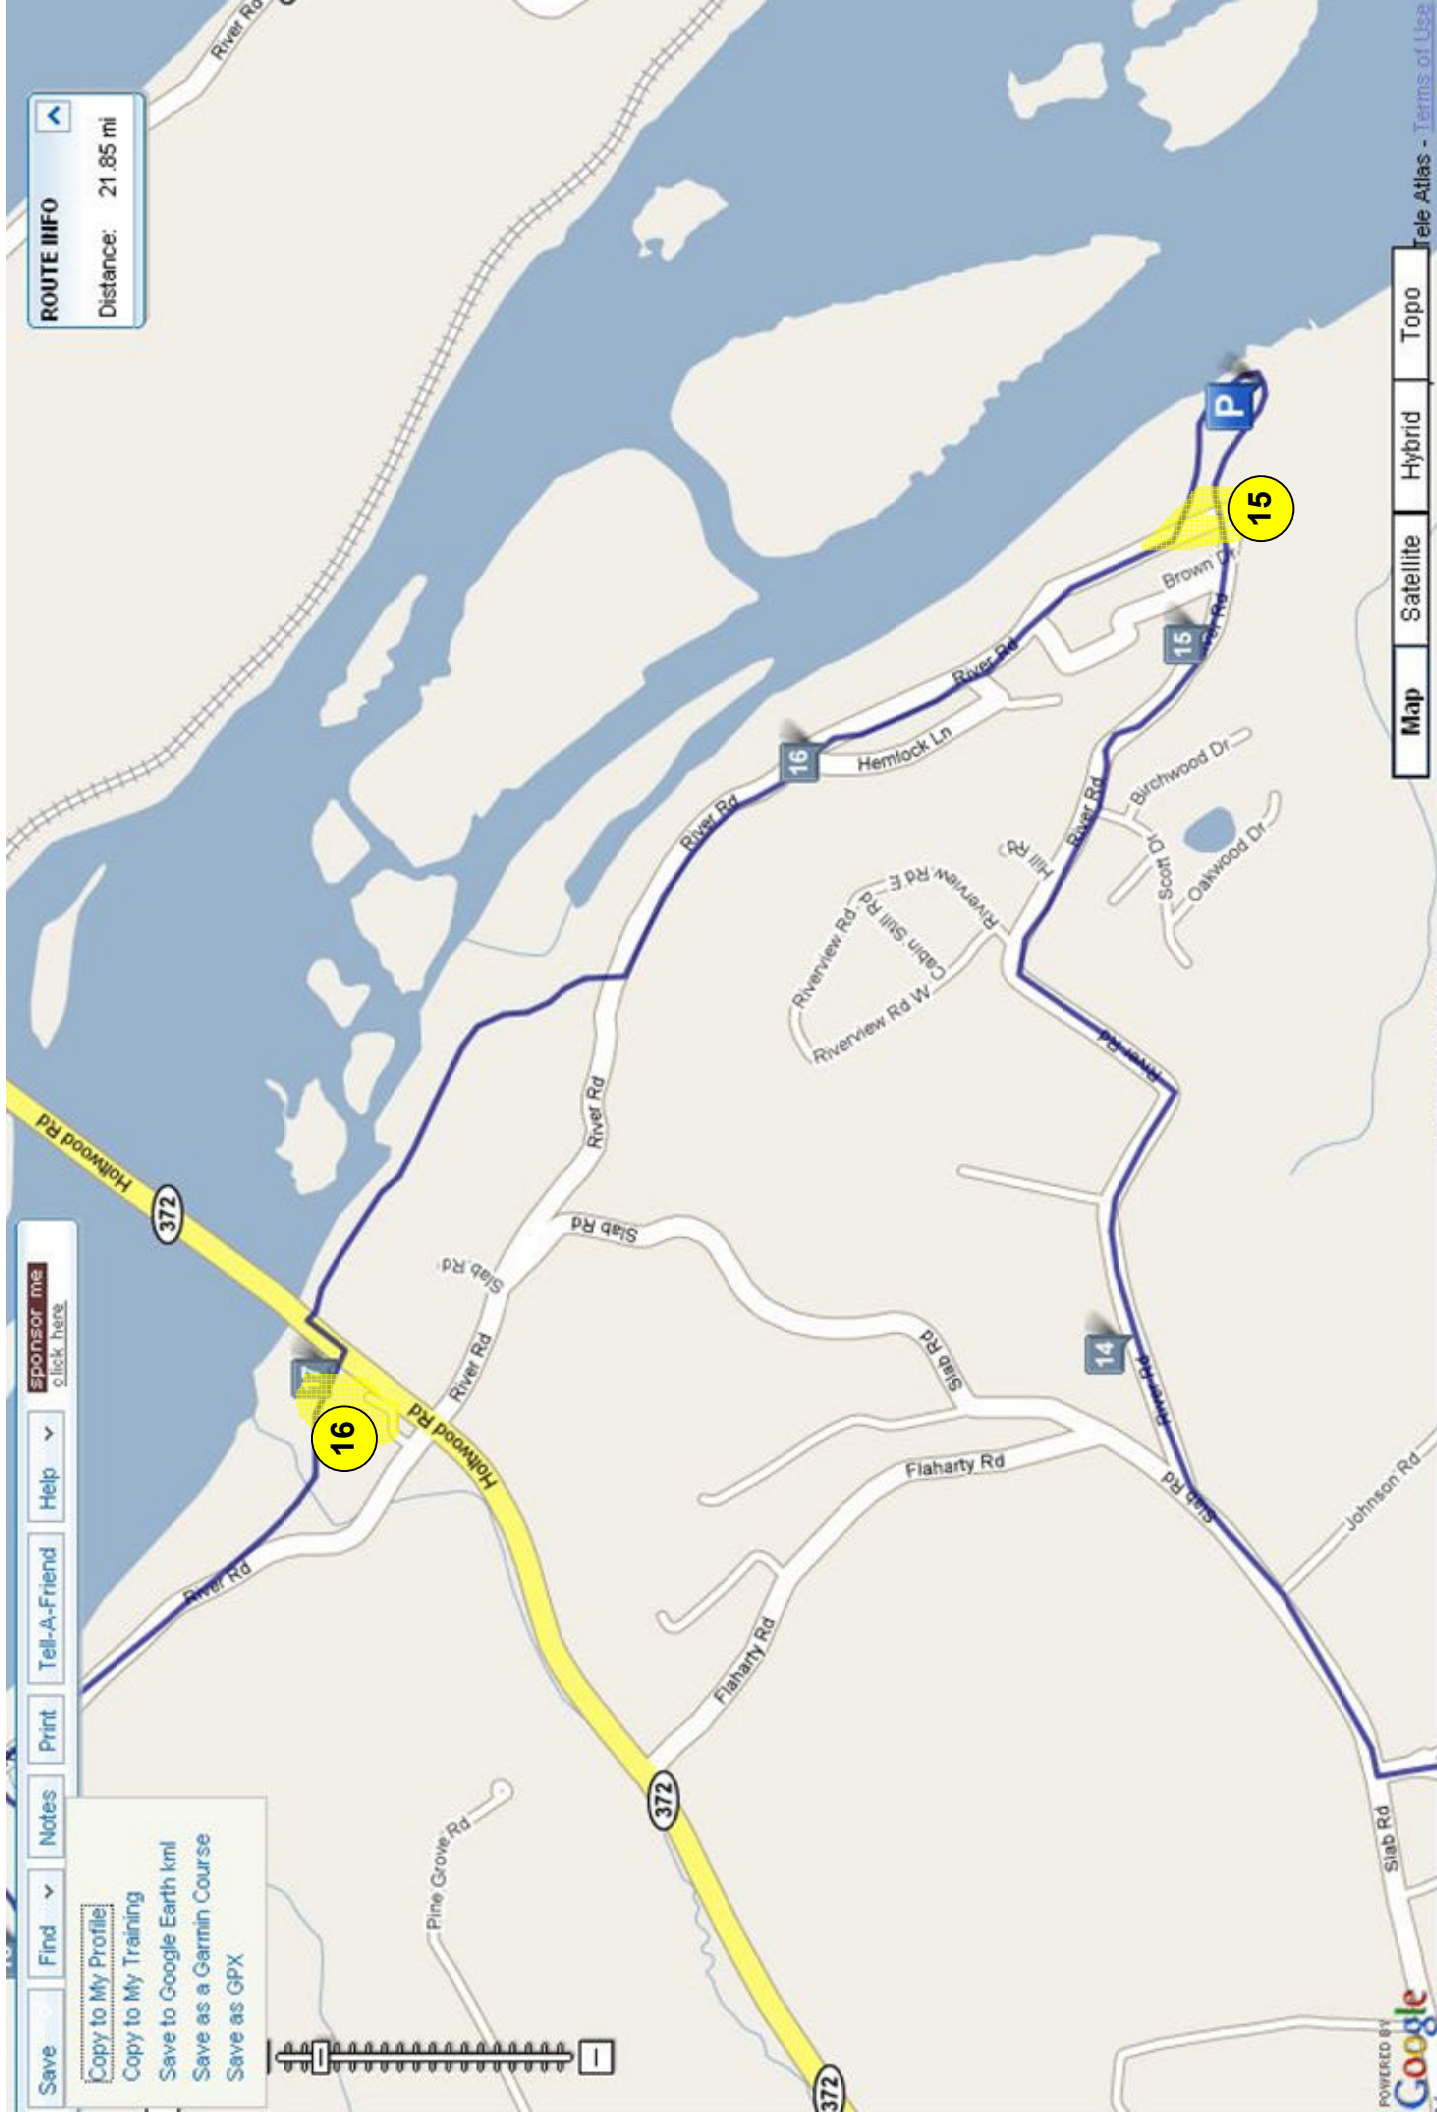

**ROUTE INFO**  
Distance: 21.85 mi

Save Find Notes Print Tell-A-Friend Help [sponsor me](#) [click here](#)

Copy to My Profile  
Copy to My Training  
Save to Google Earth kml  
Save as a Garmin Course  
Save as GPX

Map Satellite Hybrid Topo