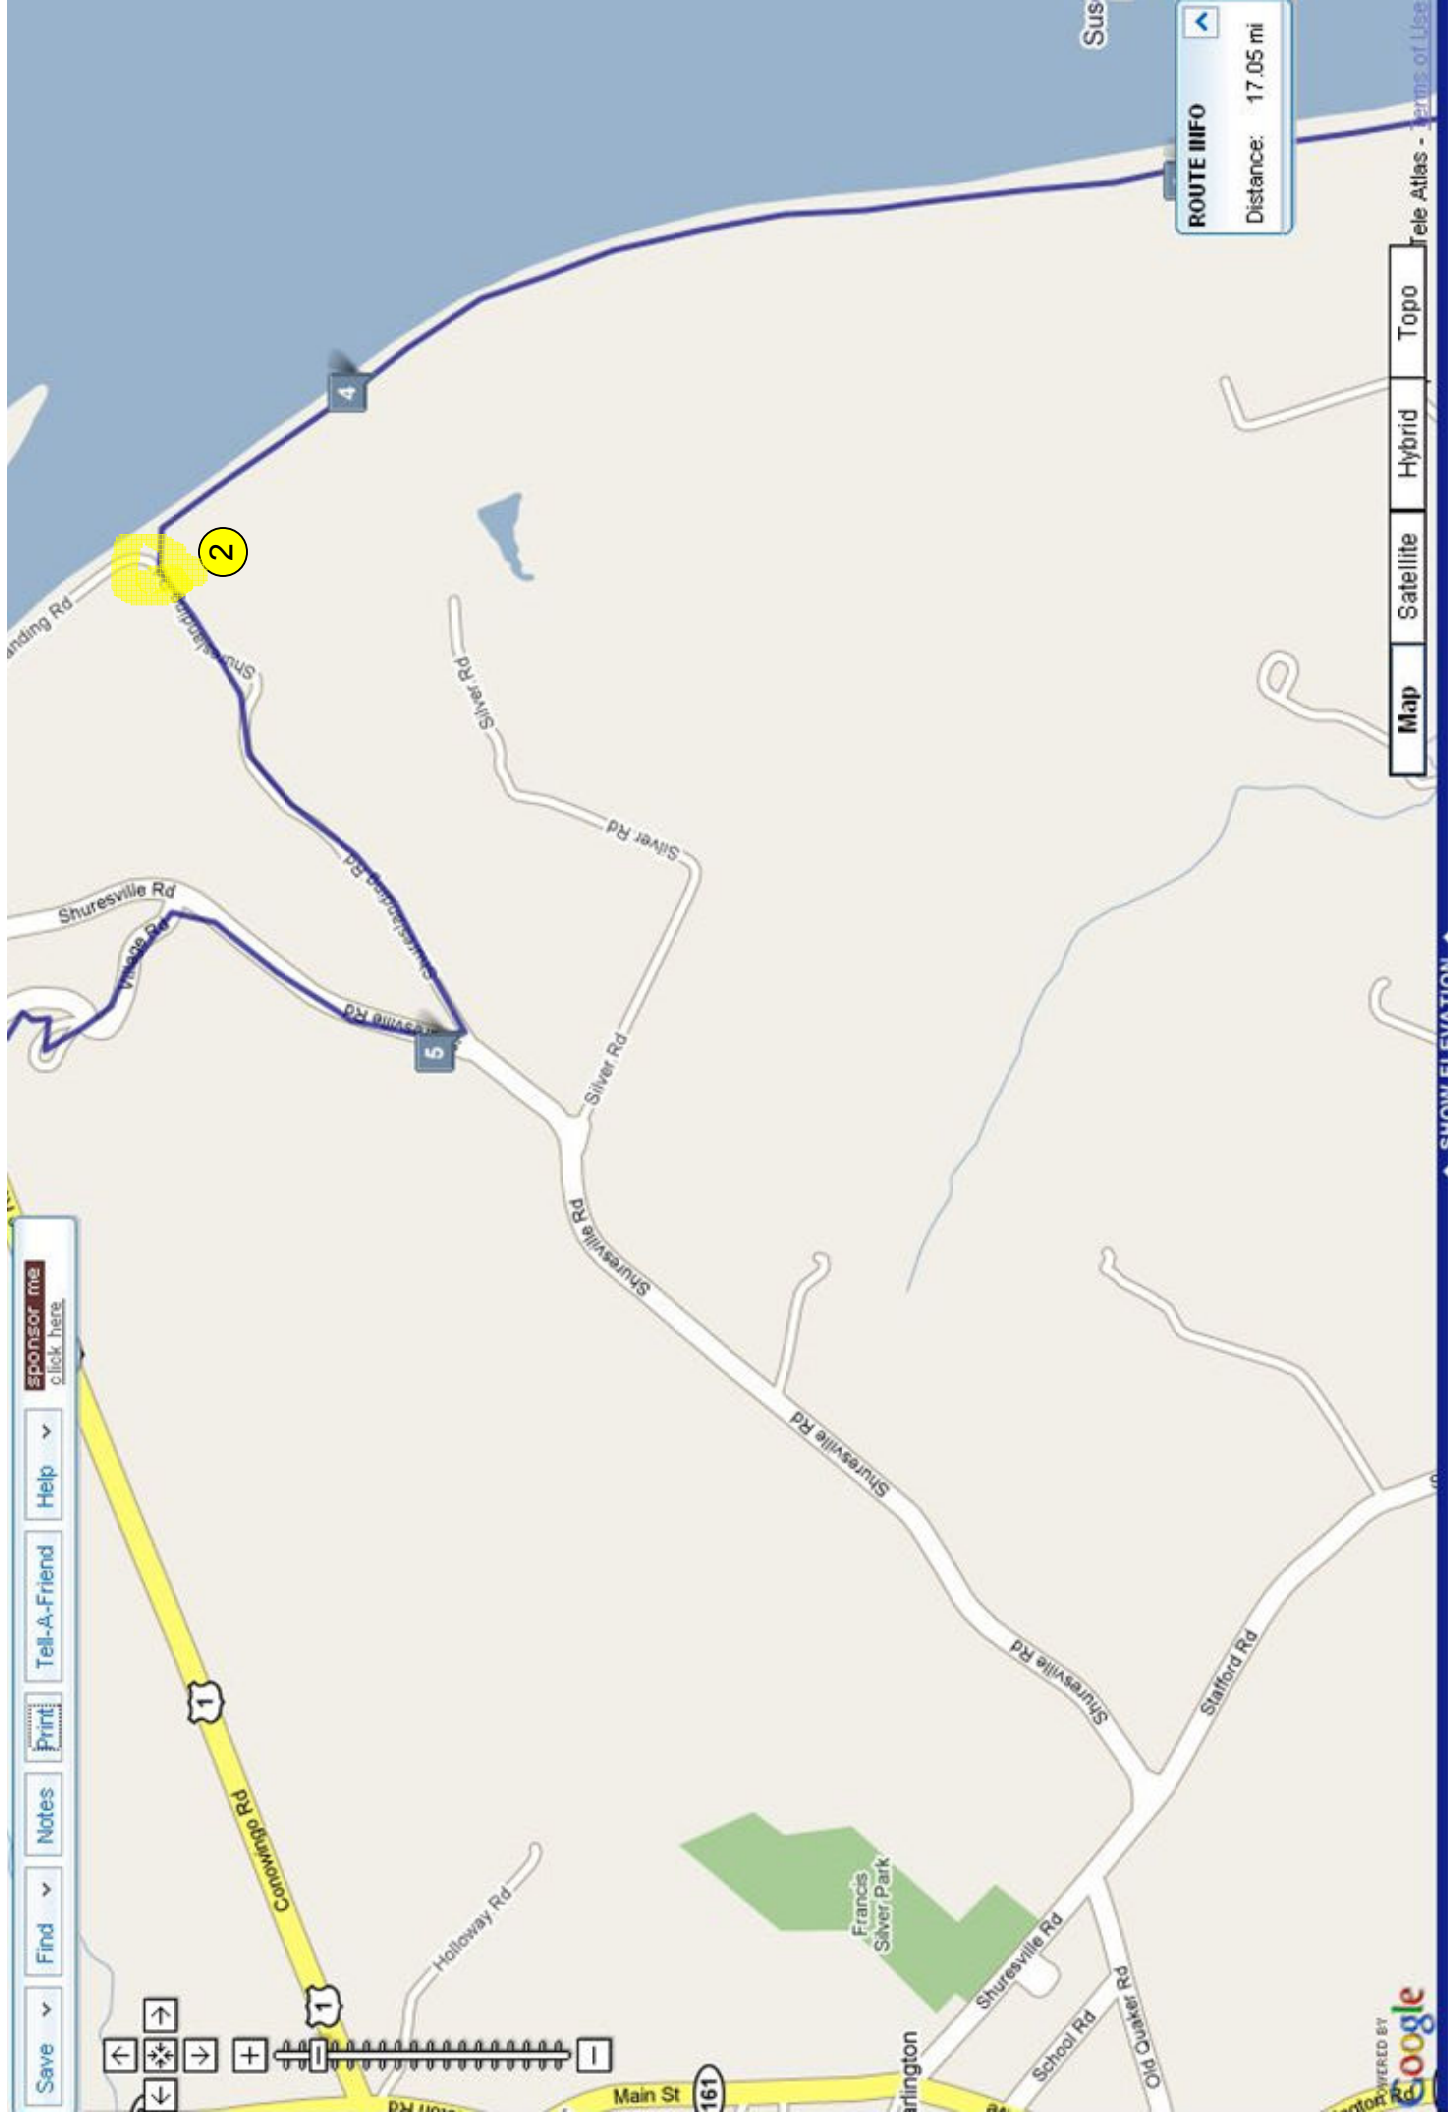

Save Find Notes Print Tell-A-Friend Help sponsor me click here

Navigation controls: back, forward, home, search, zoom in, zoom out, street view pegman, and a vertical zoom slider.

ROUTE INFO
Distance: 17.05 mi

Map Satellite Hybrid Topo

Tele Atlas - Terms of Use

SHOW ELEVATION