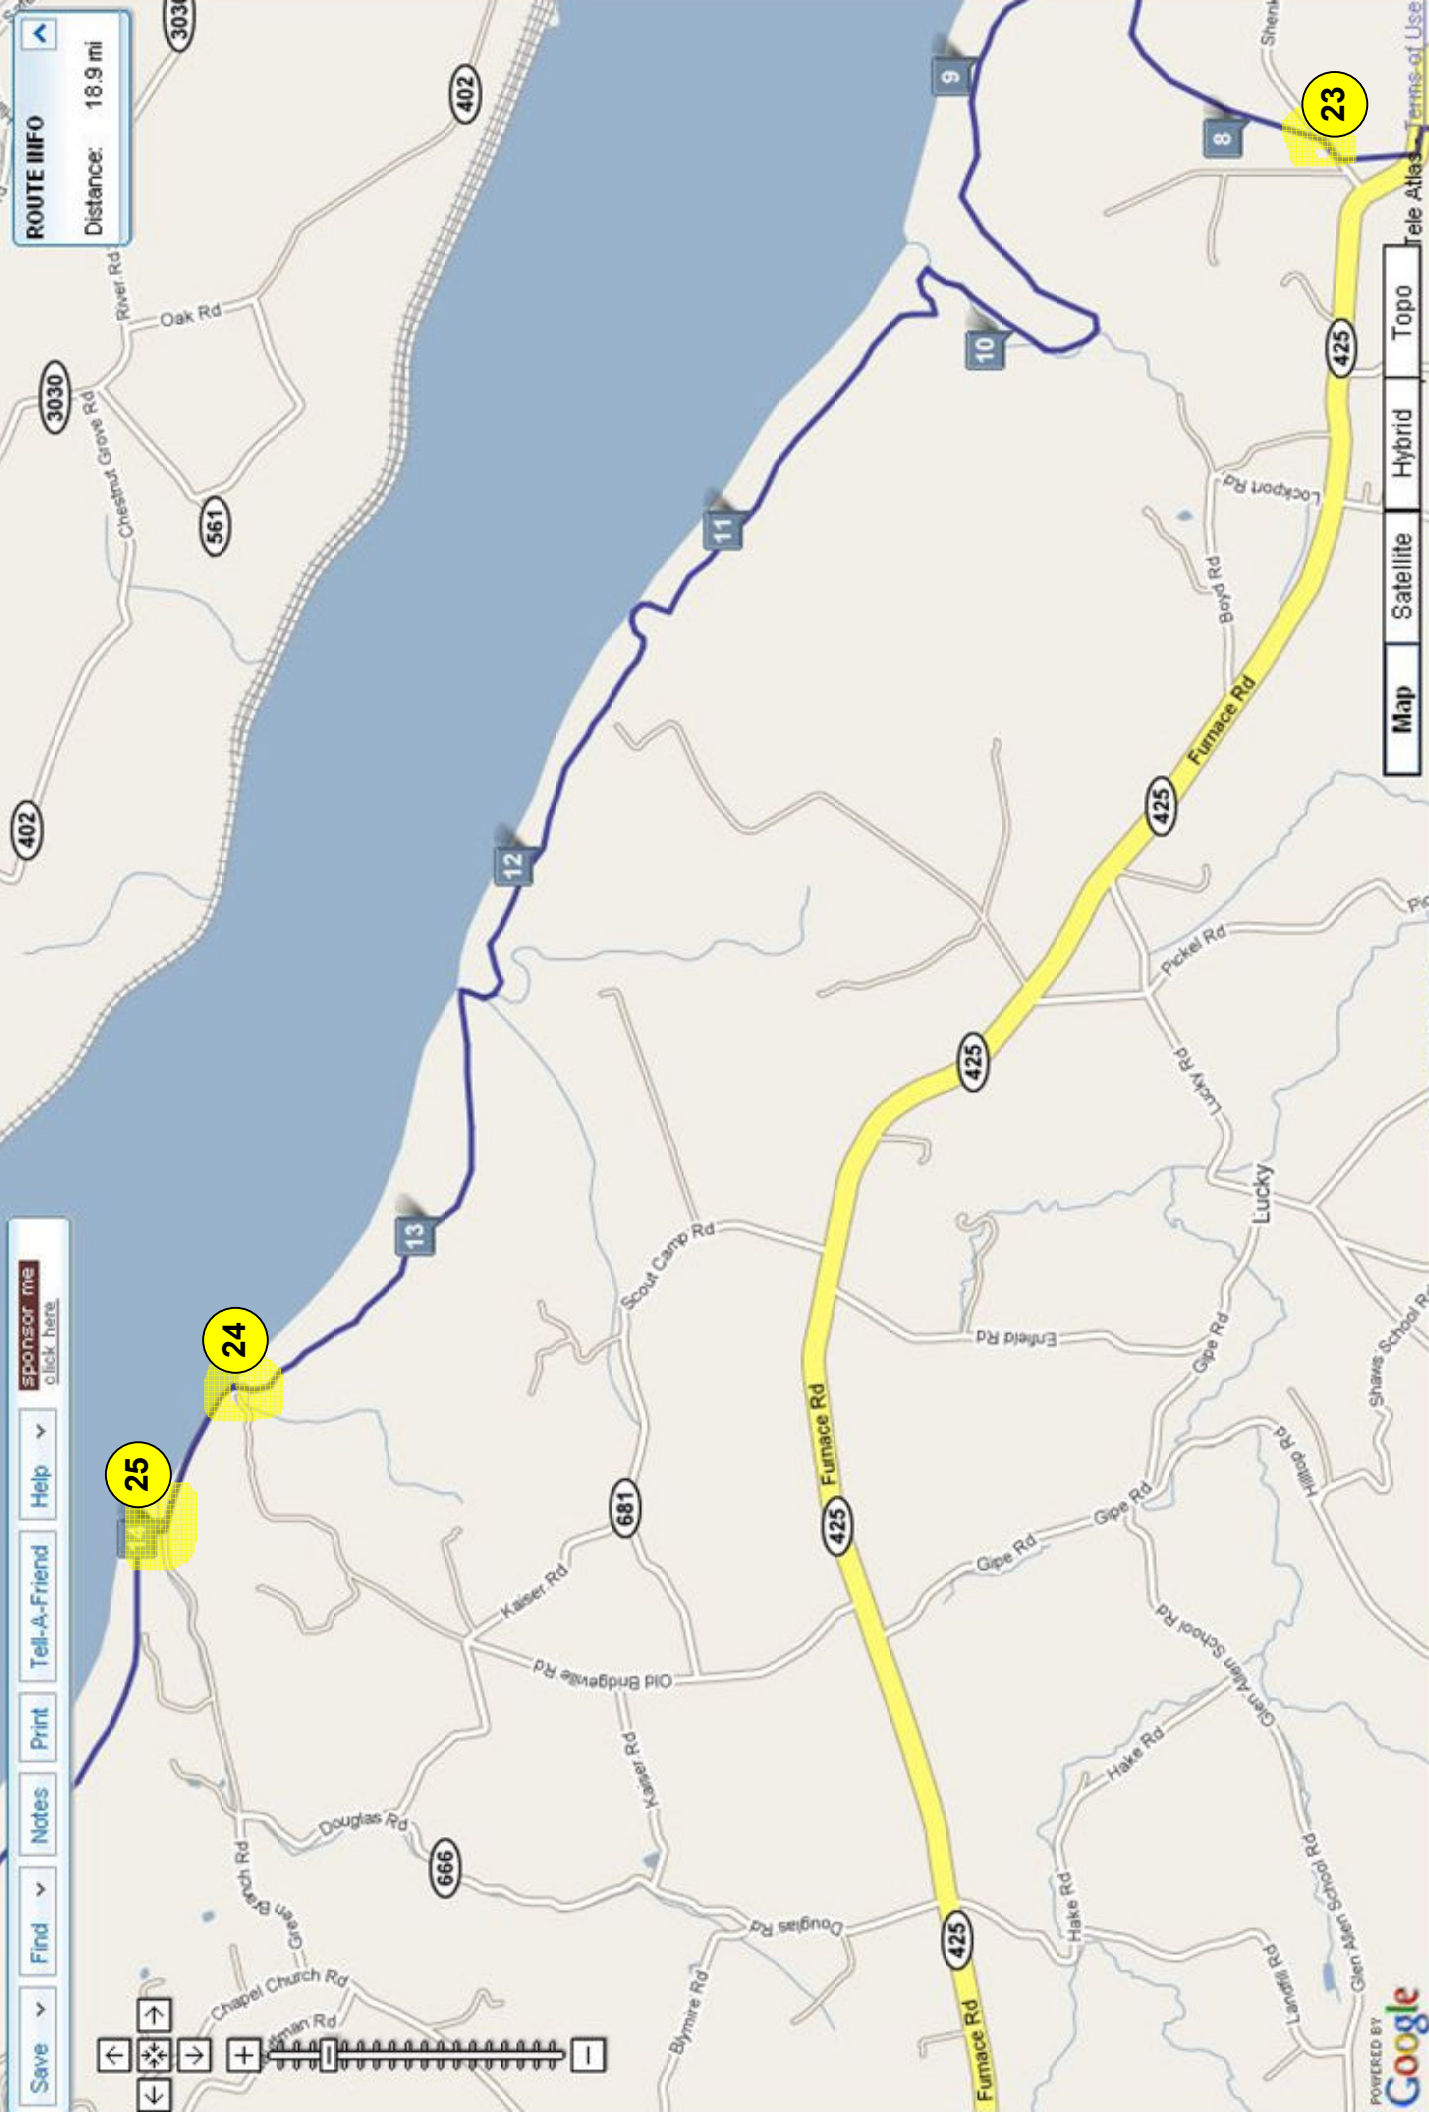

Save Find Notes Print Tell-A-Friend Help

Sponsor me [click here](#)

ROUTE INFO
Distance: 18.9 mi

Map Satellite Hybrid Topo

Tele Atlas Terms of Use

POWERED BY Google