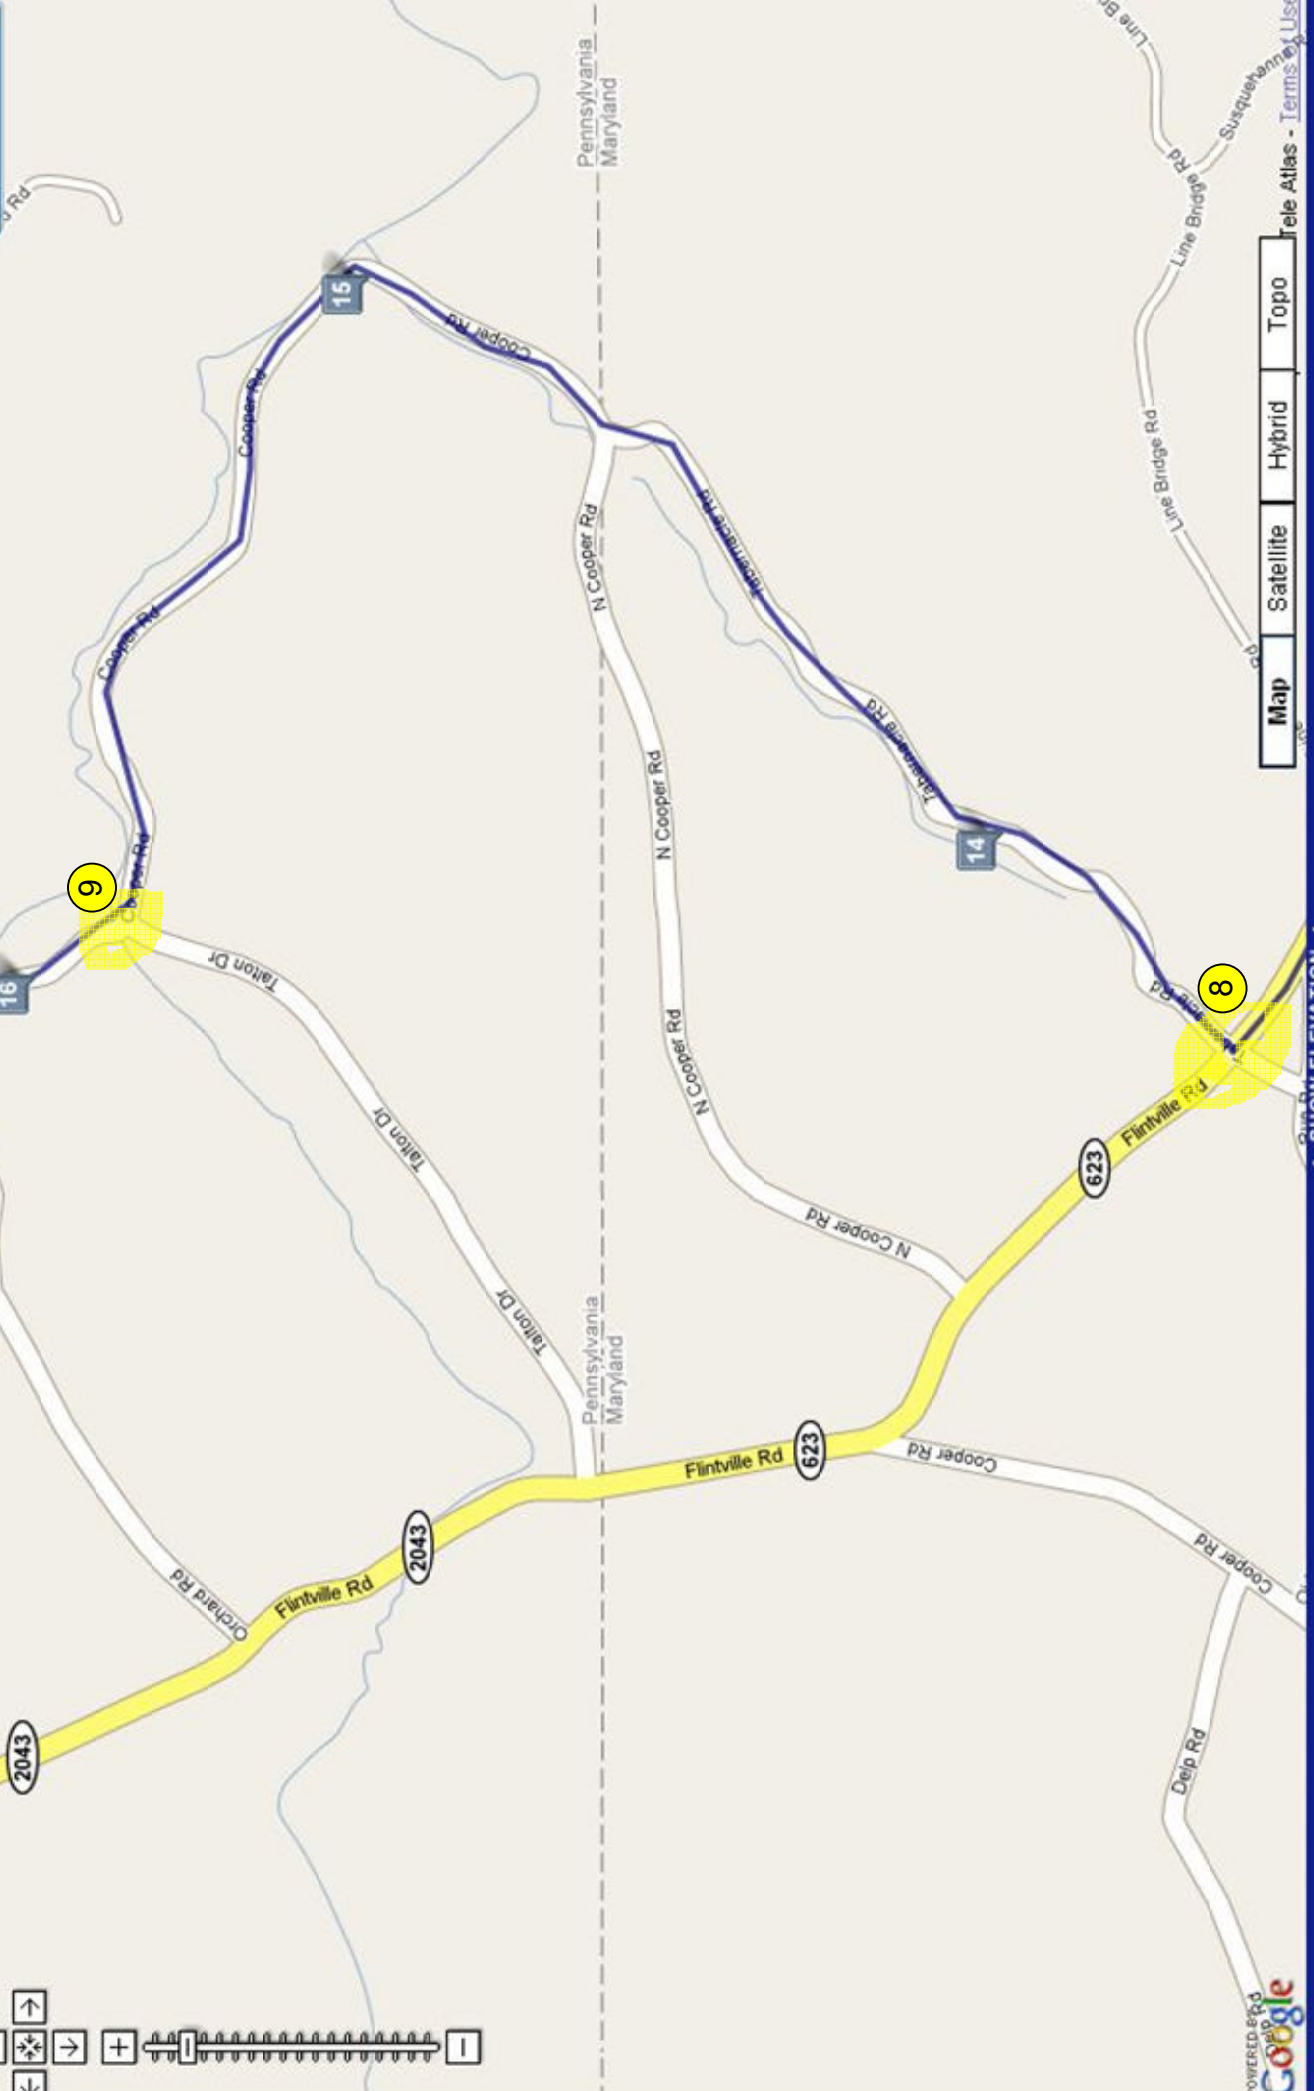

ROUTE INFO
Distance: 17.05 mi

Save Find Help Tell-A-Friend Print Notes

[sponsor me](#)
click here

Distance: 17.05 mi

Map Satellite Hybrid Topo

Home Atlas - Terms of Use