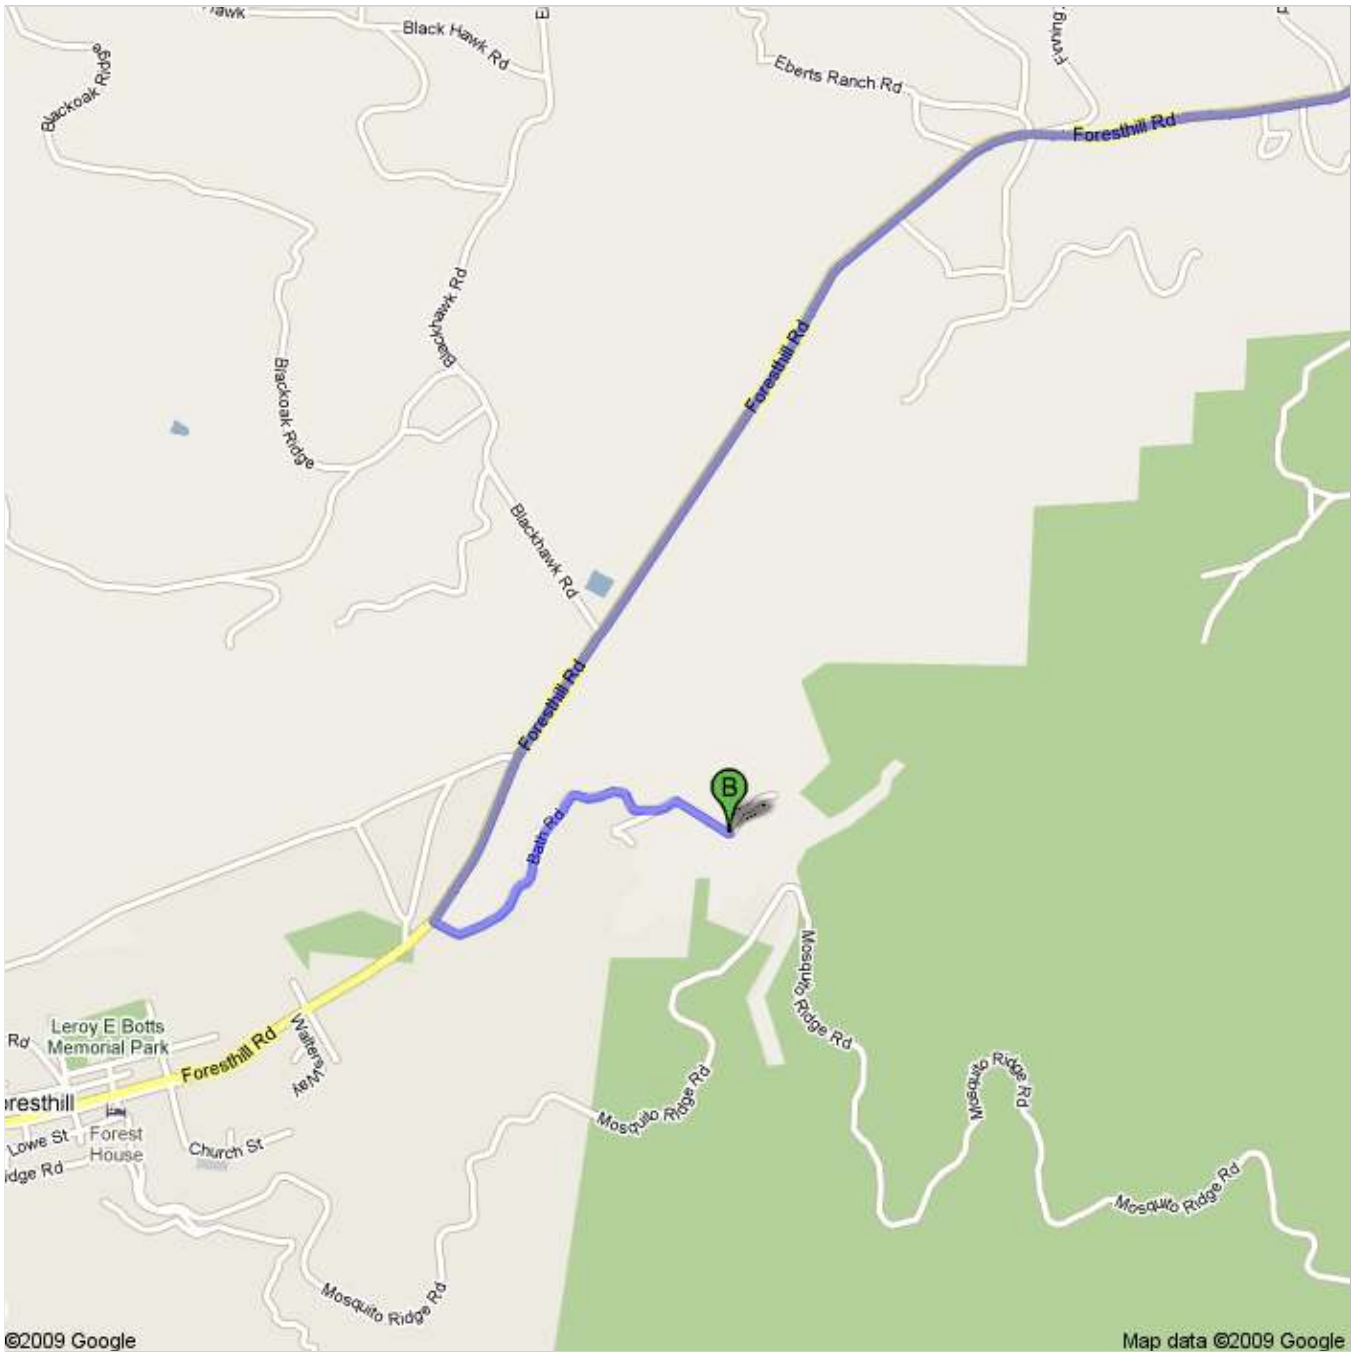

Directions to 6855 Bath Rd, Foresthill, CA 95631  
12.9 mi – about 24 mins

 38400 Foresthill Rd, Foresthill, CA 95631

- 
- |   |                             |
|---|-----------------------------|
| 1. Head <b>southwest</b> on <b>Foresthill Rd</b><br>About 21 mins   | go 12.0 mi<br>total 12.0 mi |
|  2. Turn <b>left</b> at <b>Bath Rd</b><br>Destination will be on the right<br>About 3 mins | go 1.0 mi<br>total 12.9 mi  |

 6855 Bath Rd, Foresthill, CA 95631

---

These directions are for planning purposes only. You may find that construction projects, traffic, weather, or other events may cause conditions to differ from the map results, and you should plan your route accordingly. You must obey all signs or notices regarding your route.