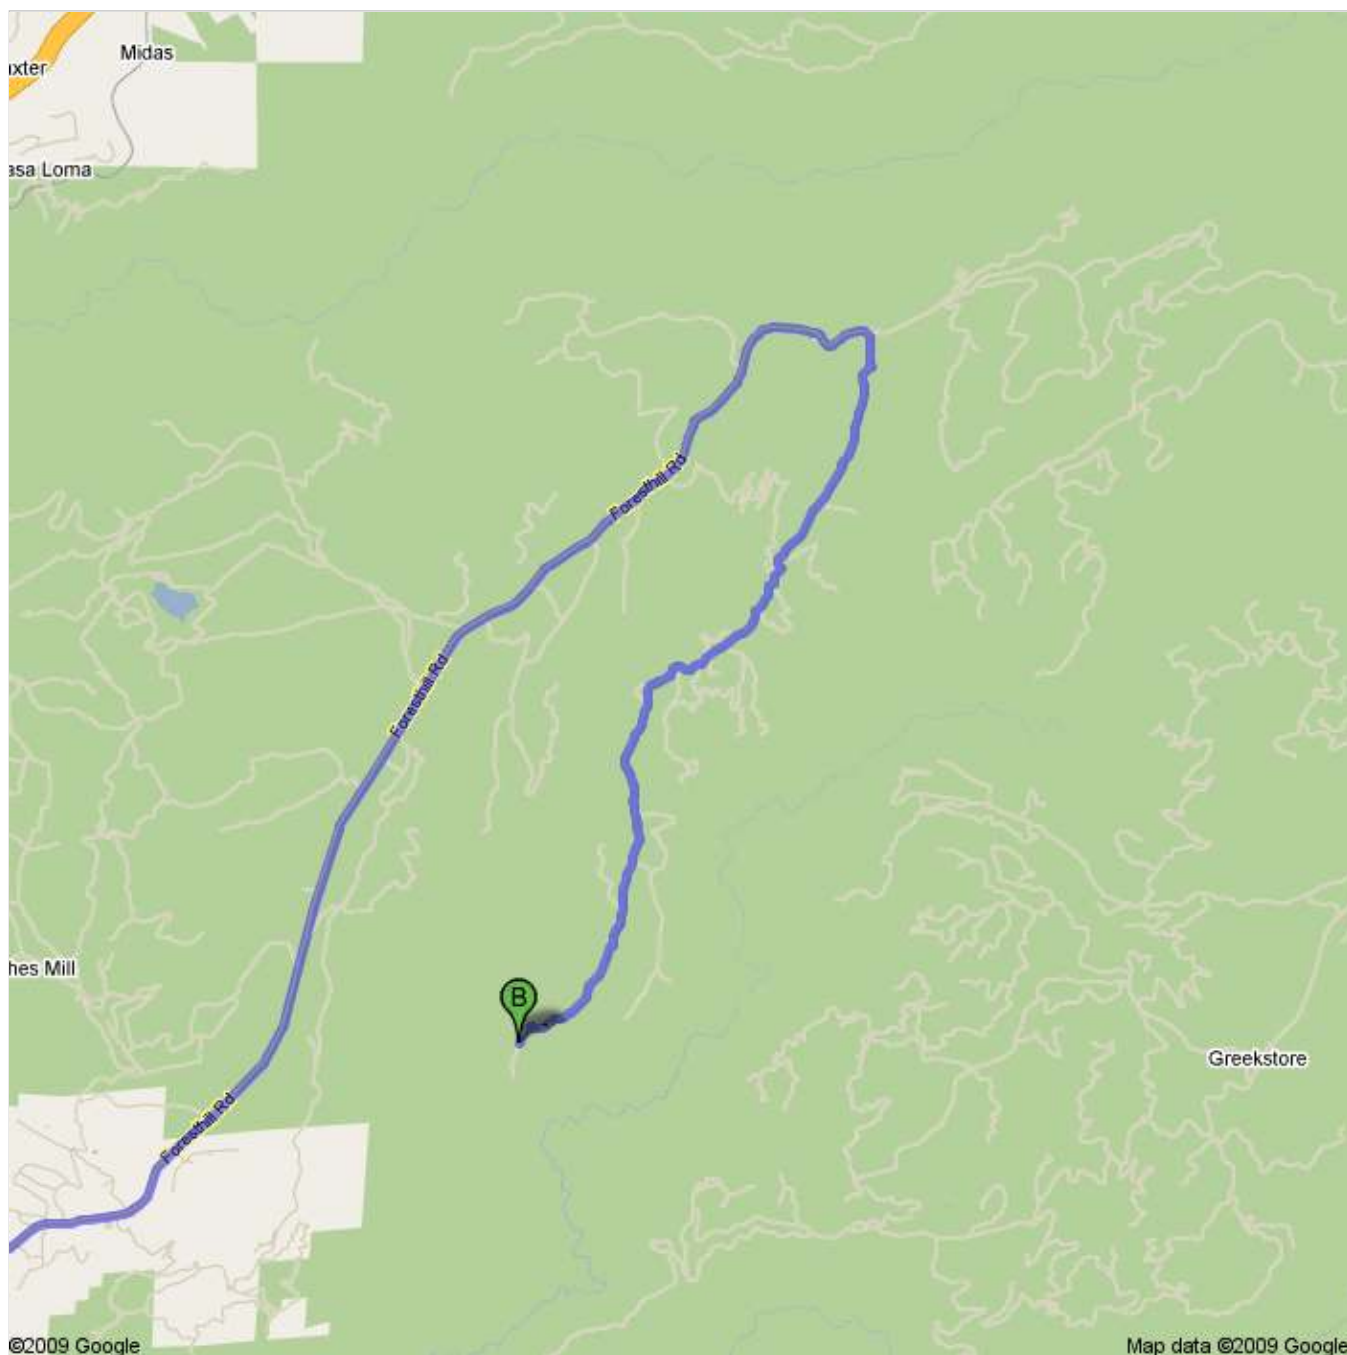

Directions to Deadwood Rd
24.6 mi – about 1 hour 3 mins

Save trees. Go green!
Download Google Maps on your phone at google.com/gmm

 6855 Bath Rd, Foresthill, CA 95631

1. Head **northwest** on **Bath Rd**
About 1 min

go 0.2 mi
total 0.2 mi

-  2. Take the 1st **right** to stay on **Bath Rd**
About 2 mins

go 0.8 mi
total 1.0 mi

-  3. Turn **right** at **Foresthill Rd**
About 27 mins

go 15.1 mi
total 16.0 mi

-  4. Turn **right** at **Deadwood Rd**
About 14 mins

go 3.4 mi
total 19.5 mi

-  5. Turn **left** to stay on **Deadwood Rd**
About 11 mins

go 2.9 mi
total 22.4 mi

-  6. Turn **right** to stay on **Deadwood Rd**
About 9 mins

go 2.3 mi
total 24.6 mi

 Deadwood Rd

These directions are for planning purposes only. You may find that construction projects, traffic, weather, or other events may cause conditions to differ from the map results, and you should plan your route accordingly. You must obey all signs or notices regarding your route.