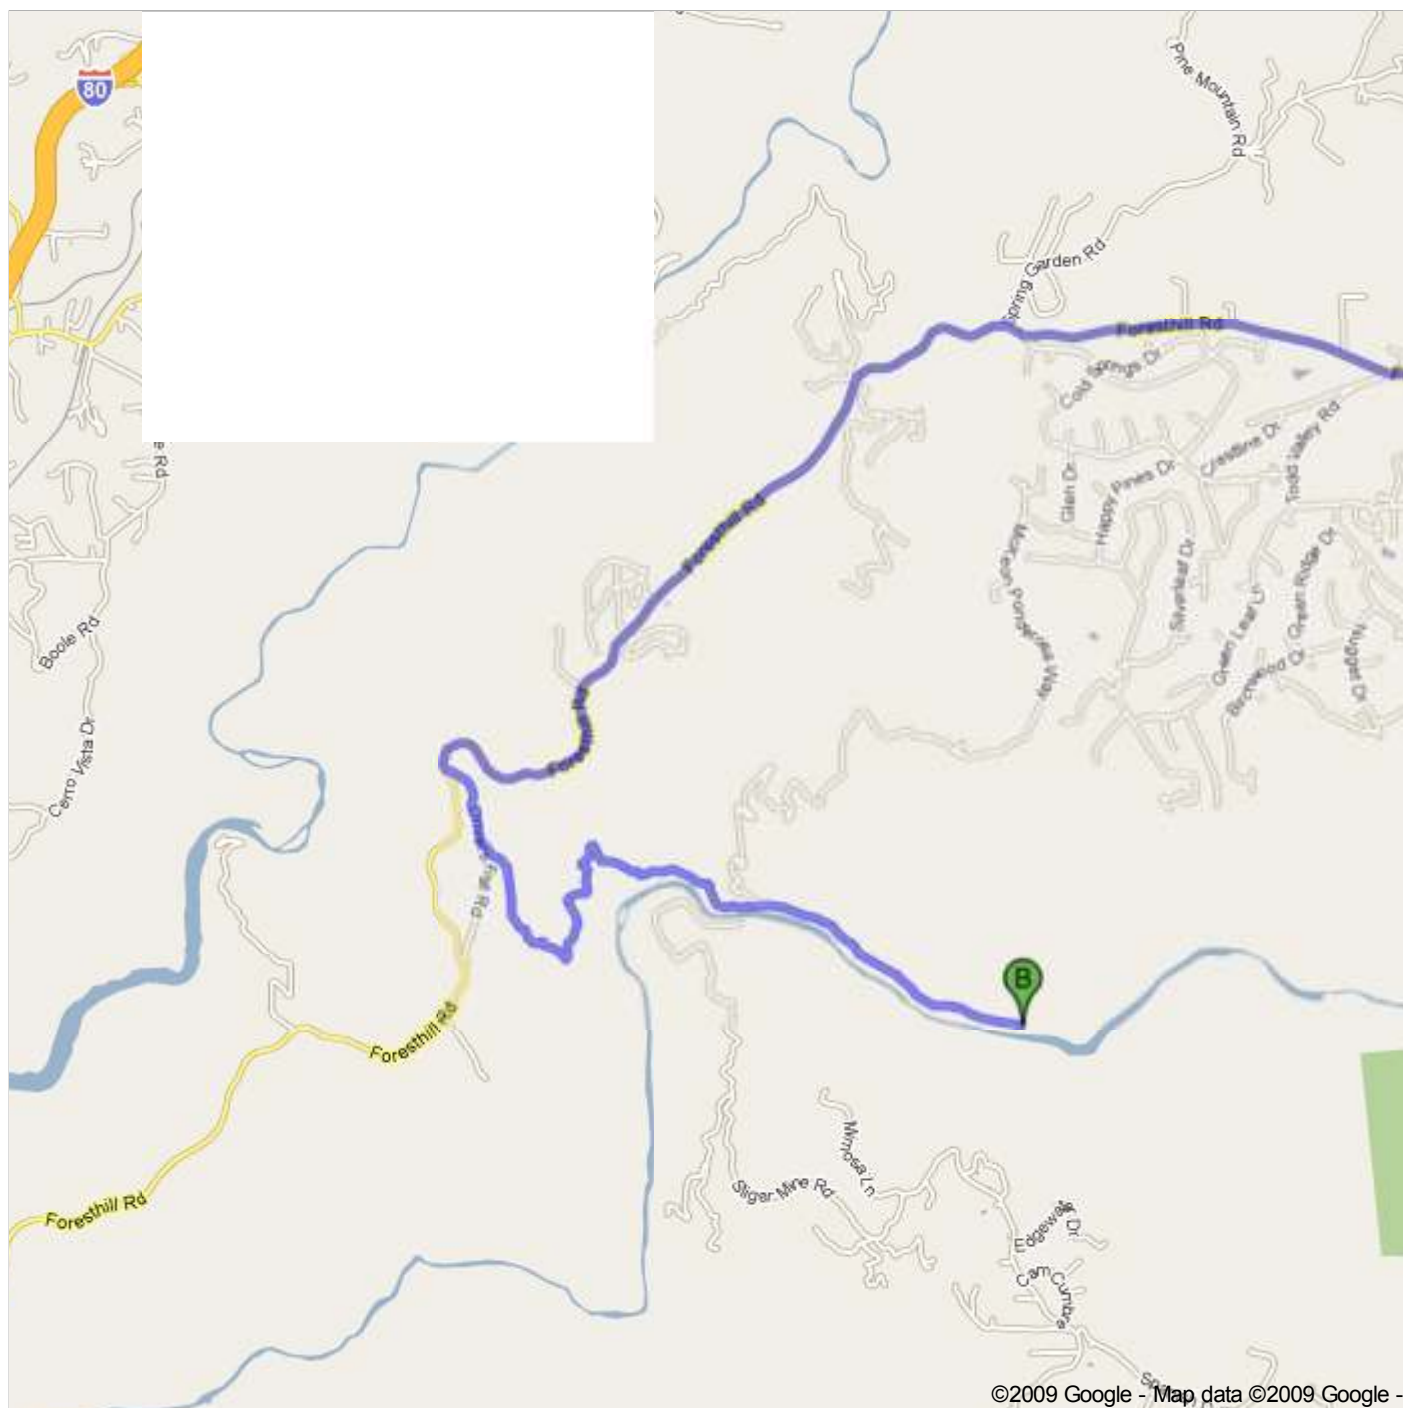

Directions to Unknown road
26.3 mi – about 49 mins

Save trees. Go green!
Download Google Maps on your phone at google.com/gmm

 38400 Foresthill Rd, Foresthill, CA 95631

1. Head **southwest** on **Foresthill Rd** go 22.2 mi
About 39 mins total 22.2 mi

 2. Turn **left** at **Drivers Flat Rd** go 0.4 mi
About 1 min total 22.6 mi

 3. Turn **left** to stay on **Drivers Flat Rd** go 3.7 mi
Destination will be on the right About 9 mins total 26.3 mi

 Unknown road

These directions are for planning purposes only. You may find that construction projects, traffic, weather, or other events may cause conditions to differ from the map results, and you should plan your route accordingly. You must obey all signs or notices regarding your route.

Map data ©2009, Google

Directions weren't right? Please find your route on www.google.com and click "Report a problem" at the bottom left.