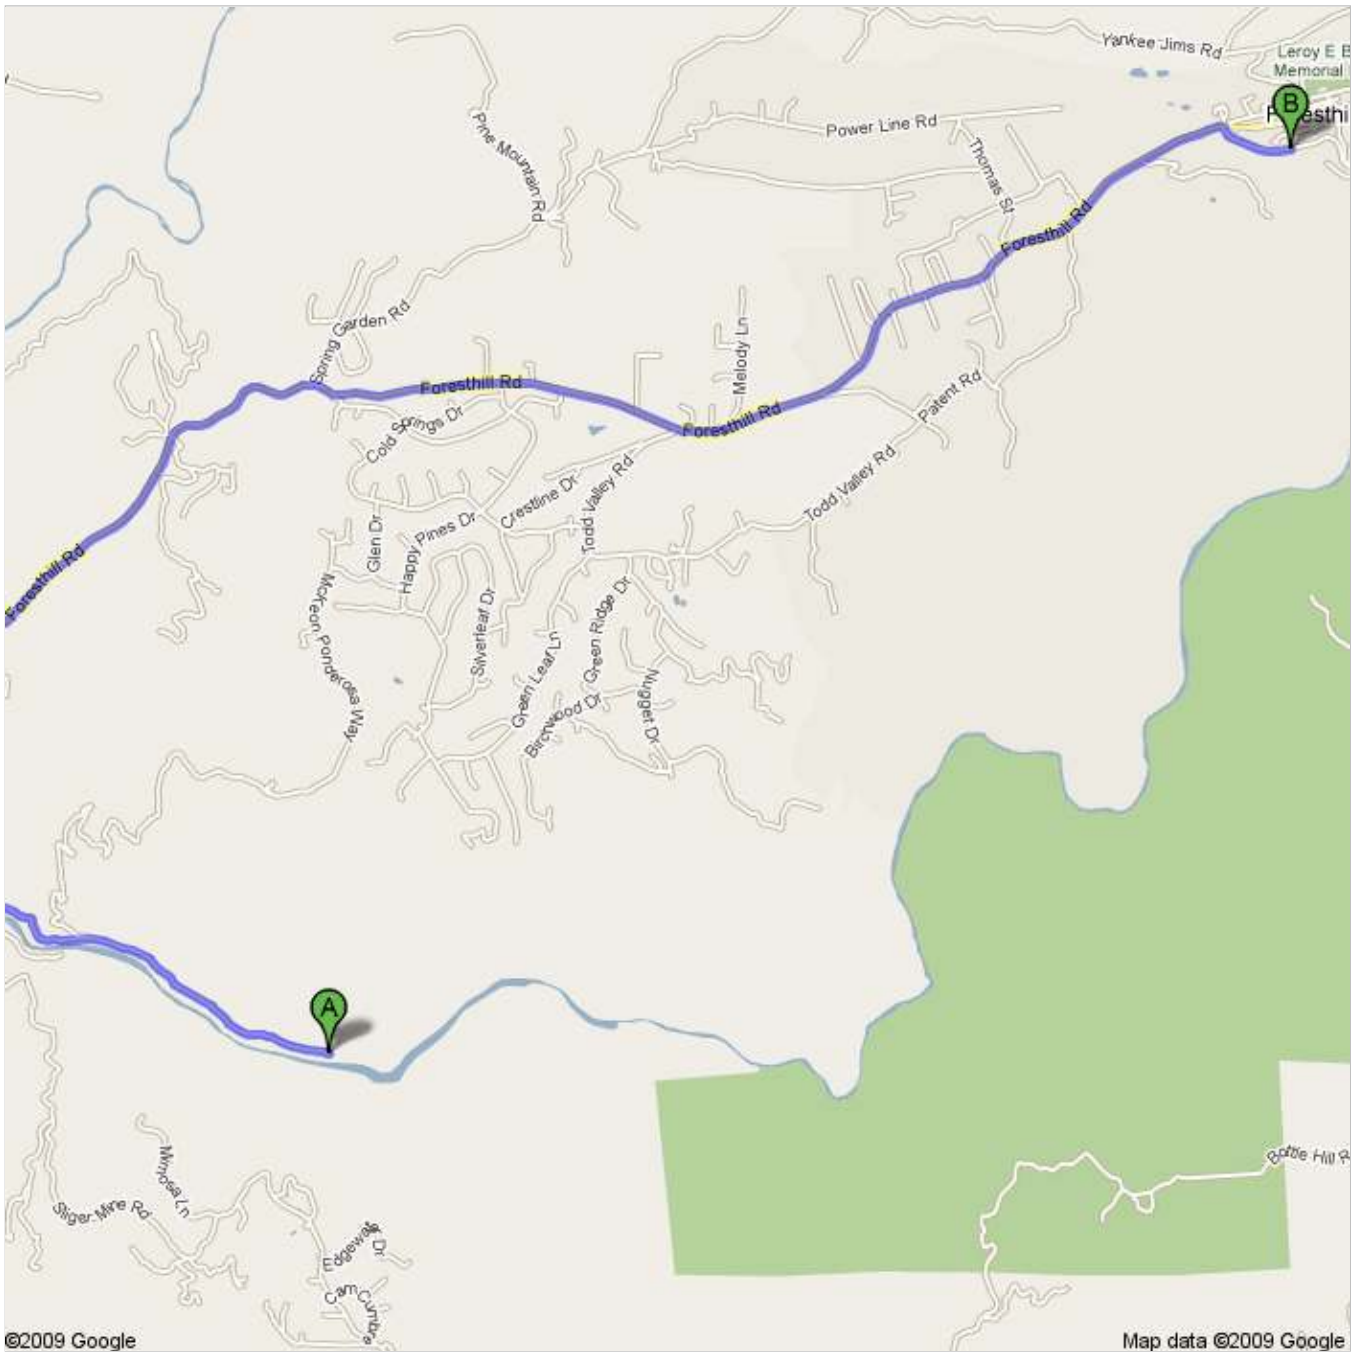

Directions to Mosquito Ridge Rd  
13.3 mi – about 27 mins

**Save trees. Go green!**  
Download Google Maps on your phone at [google.com/gmm](http://google.com/gmm)

## Unknown road

1. Head **west** toward **McKeon Ponderosa Way**

About 3 mins

go 1.3 mi  
total 1.3 mi

2. Slight **left** at **McKeon Ponderosa Way**

About 5 mins

go 1.9 mi  
total 3.2 mi

3. Continue straight onto **Drivers Flat Rd**

About 1 min

go 0.5 mi  
total 3.7 mi

4. Turn **right** to stay on **Drivers Flat Rd**

About 1 min

go 0.4 mi  
total 4.1 mi

5. Turn **right** at **Foresthill Rd**

About 16 mins

go 8.8 mi  
total 12.9 mi

6. Turn **right** at **Mosquito Ridge Rd**

Destination will be on the left

About 1 min

go 0.4 mi  
total 13.3 mi