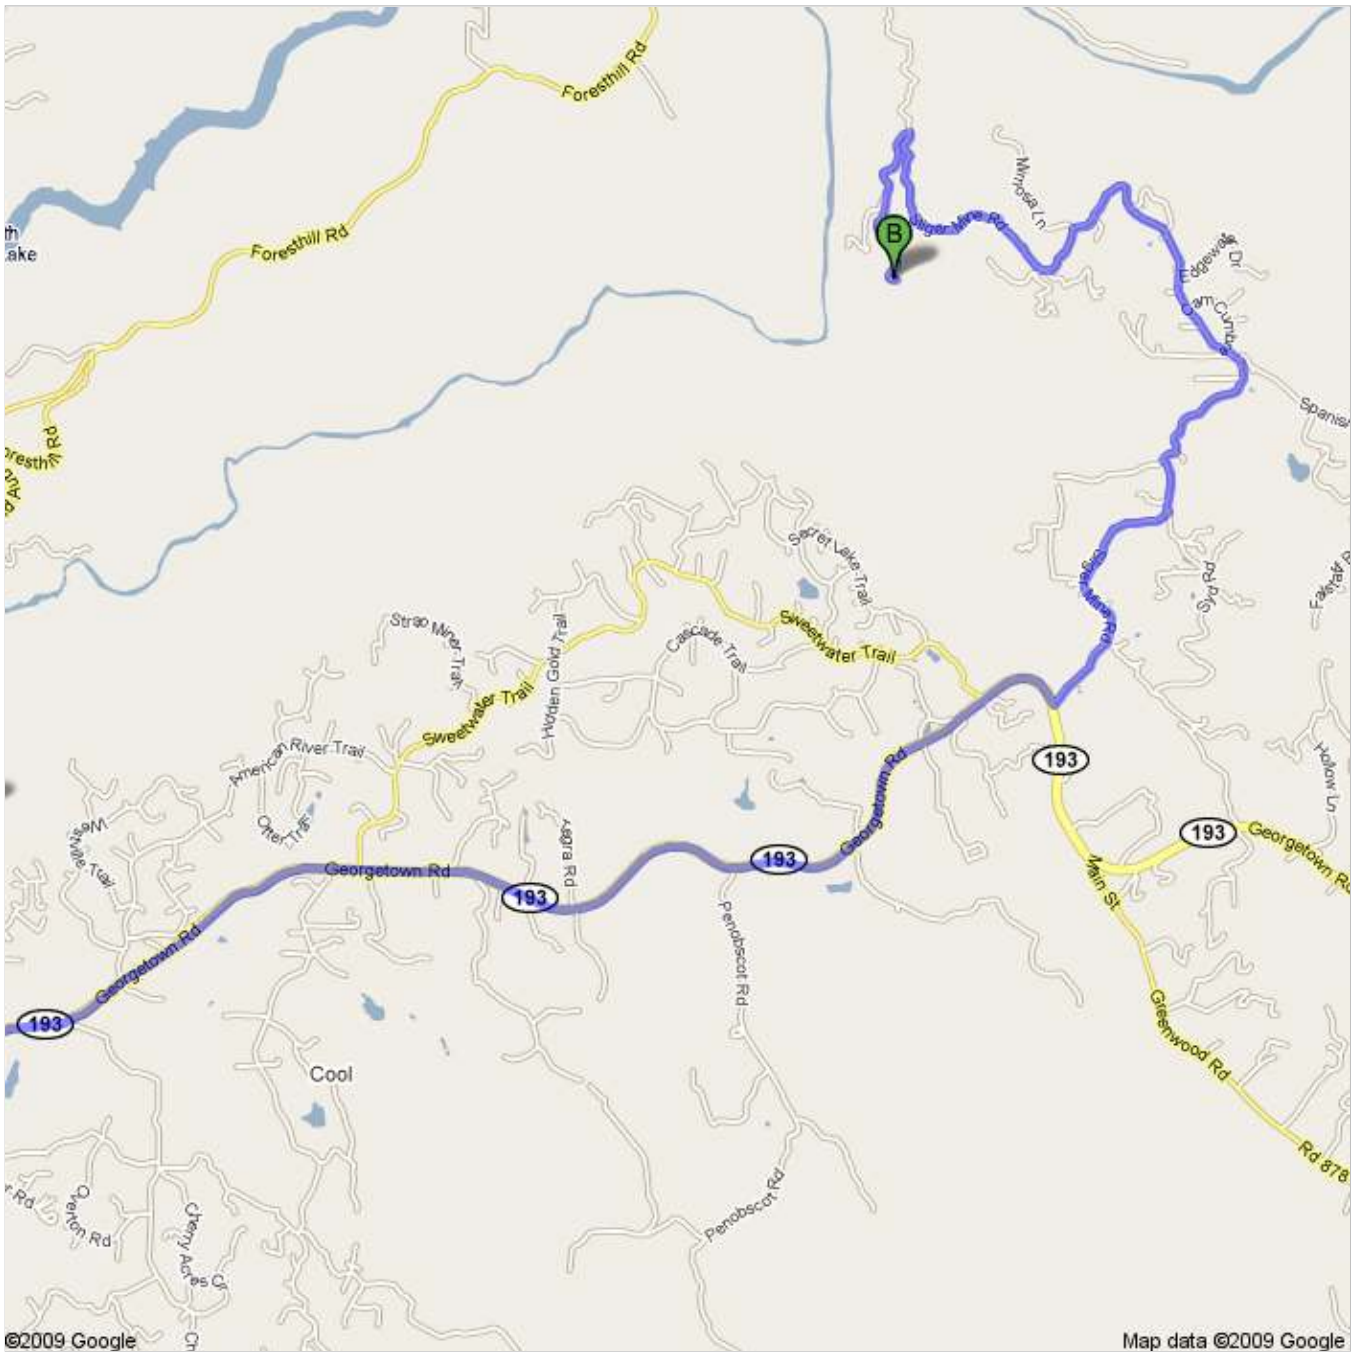

Directions to San Romo Dr  
13.4 mi – about 28 mins

**Save trees. Go green!**  
Download Google Maps on your phone at [google.com/gmm](http://google.com/gmm)

 CA-193 E/CA-49 S

 1. Head **southwest** on **CA-193 E/CA-49 S** toward **Jeep Trail**  
About 2 mins go 1.1 mi  
total 1.1 mi

 2. Take the 3rd **left** onto **CA-193 E/Georgetown Rd**  
About 10 mins go 6.2 mi  
total 7.3 mi

 3. Turn **left** at **Sliger Mine Rd**  
About 4 mins go 1.3 mi  
total 8.6 mi

 4. Turn **left** to stay on **Sliger Mine Rd**  
go 0.3 mi  
total 8.9 mi

 5. Turn **right** to stay on **Sliger Mine Rd**  
go 387 ft  
total 8.9 mi

 6. Turn **left** to stay on **Sliger Mine Rd**  
About 6 mins go 2.1 mi  
total 11.0 mi

7. Turn **left** to stay on **Sliger Mine Rd**  
About 4 mins

go 1.5 mi  
total 12.5 mi

8. Turn **left** at **San Romo Dr/Sliger Mine Rd**  
Continue to follow San Romo Dr  
Destination will be on the right  
About 2 mins

go 0.9 mi  
total 13.4 mi

San Romo Dr

These directions are for planning purposes only. You may find that construction projects, traffic, weather, or other events may cause conditions to differ from the map results, and you should plan your route accordingly. You must obey all signs or notices regarding your route.